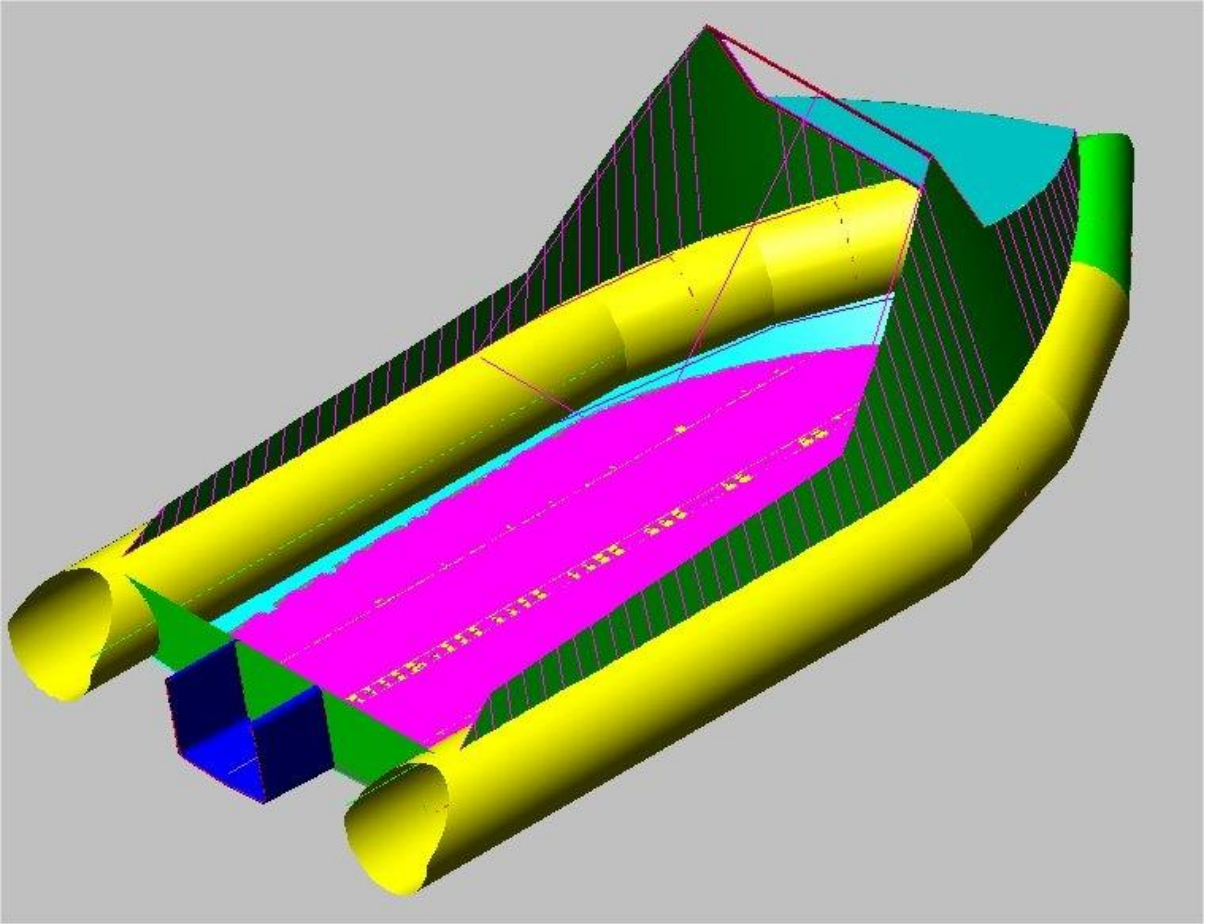

Water Taxi windscreen four poster canopy and clears

OCEAN CRAFT 5200 Cabin

Cabin with targa bar Extreme Reef Fisher