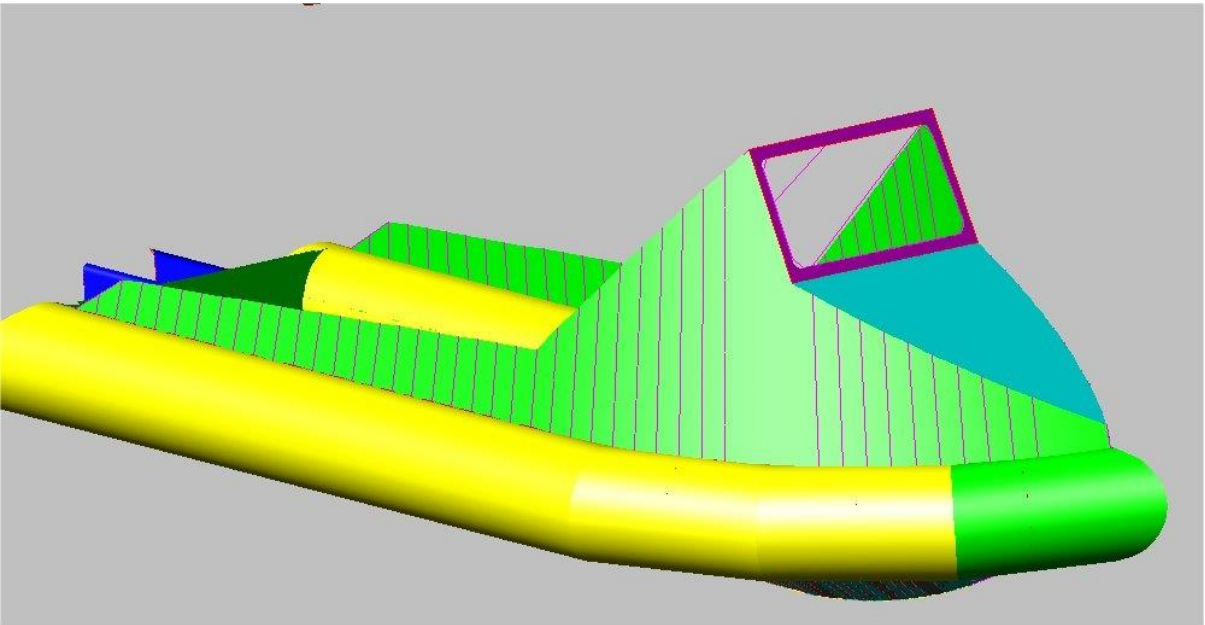

For a test drive or your Nearest Stockist: Call the sales office today on

Tel: 07 5499 6937

Ph: 0416 293 686

or eMail: sales@oceancraft.com.au Order online:

www.oceancraft.com.au

Copyright © 2009 Ocean Craft. All Rights Reserved Worldwide This data sheet is for informational purposes only. OCEAN CRAFT MAKES NOWARRANTIES EXPRESS OR IMPLIED, IN THIS SUMMARY. Ocean Craft, the Ocean Craft Logo, CORACLER, SEAKING, CHINOOK, SEAWOLF, LONGBOW, LYNX, SHIPS TENDER and CALOUNDRA CITY HOG are trademarks of OCEAN CRAFT P O Box 3791 DC, CALOUNDRA, QLD 4551. Made in Australia